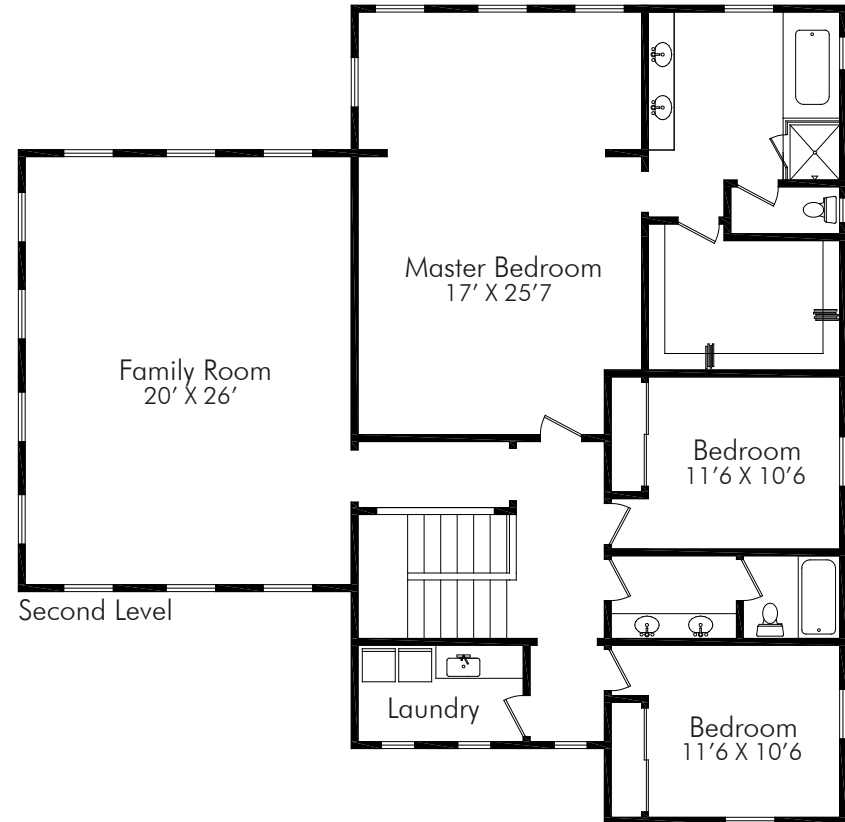

# 21088 WILLOW HEIGHTS DRIVE | DIAMOND BAR 91765

[mls.21088WillowHeightsDr.com](https://mls.21088WillowHeightsDr.com)

Buyer is advised to verify that information through personal inspection with the appropriate professionals. Floor Plan by Ike Bahadourian 626-298-1220, information deemed reliable but not guaranteed. Equal Housing Opportunity. All rights reserved.