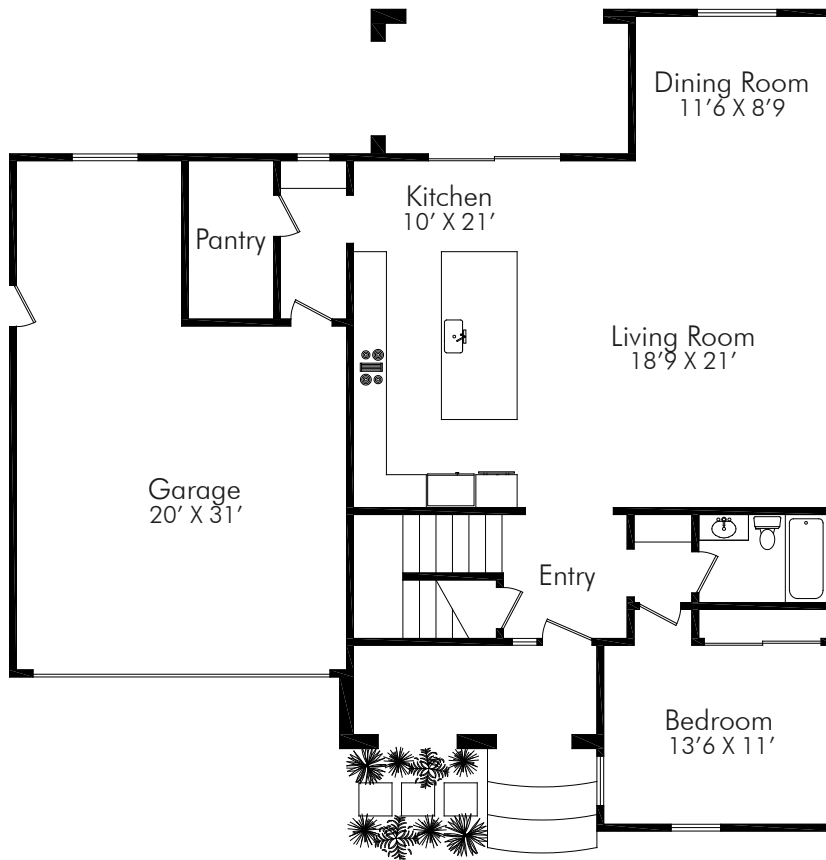

# 21088 WILLOW HEIGHTS DRIVE | DIAMOND BAR 91765

[mls.21088WillowHeightsDr.com](https://mls.21088WillowHeightsDr.com)

Buyer is advised to verify that information through personal inspection with the appropriate professionals. Floor Plan by Ike Bahadourian 626-298-1220, information deemed reliable but not guaranteed. Equal Housing Opportunity. All rights reserved.